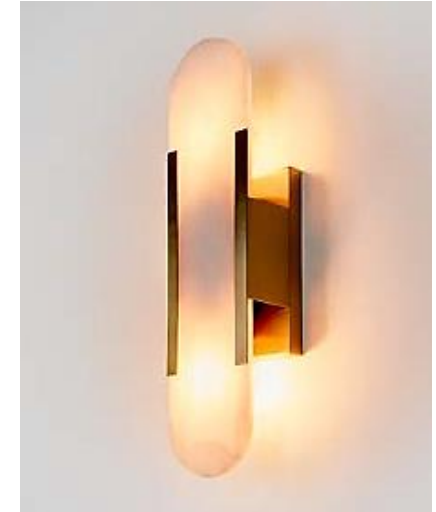

3283CR Crystal Disc Lamp  
with Satin Chrome Riser

3283BR Crystal Disc Lamp  
With Satin Brass Riser

2 avail WA, then disc

Tortoise Shell Lamp  
Product Height: 70cm

1864T Twisted Gold lamp  
with shade  
Product height 82cm with  
Tapered shade Included

Comes left or right  
Above image is right

## Pendants

Billiard Pendant  
Rods 750mm long  
Drop from ceiling to end shade 1020mm  
Top bar length 1100mm

Can be ordered

Darlana Pendant (No glass)  
Product Height: 600mm (shade part)

Alabaster Wall Sconce  
Product Height: 440mm

## Floor Lamps

3215F Long Cylinder Floor Lamp w shade  
Product Height: 2200mm

3226 Floor Lamp w shade

1864F Twisted Gold Floor Lamp with shade

Product Height: 1540mm  
17" shade with Border

SP03B Adjustable Height Floor Lamp  
Bronze Accent