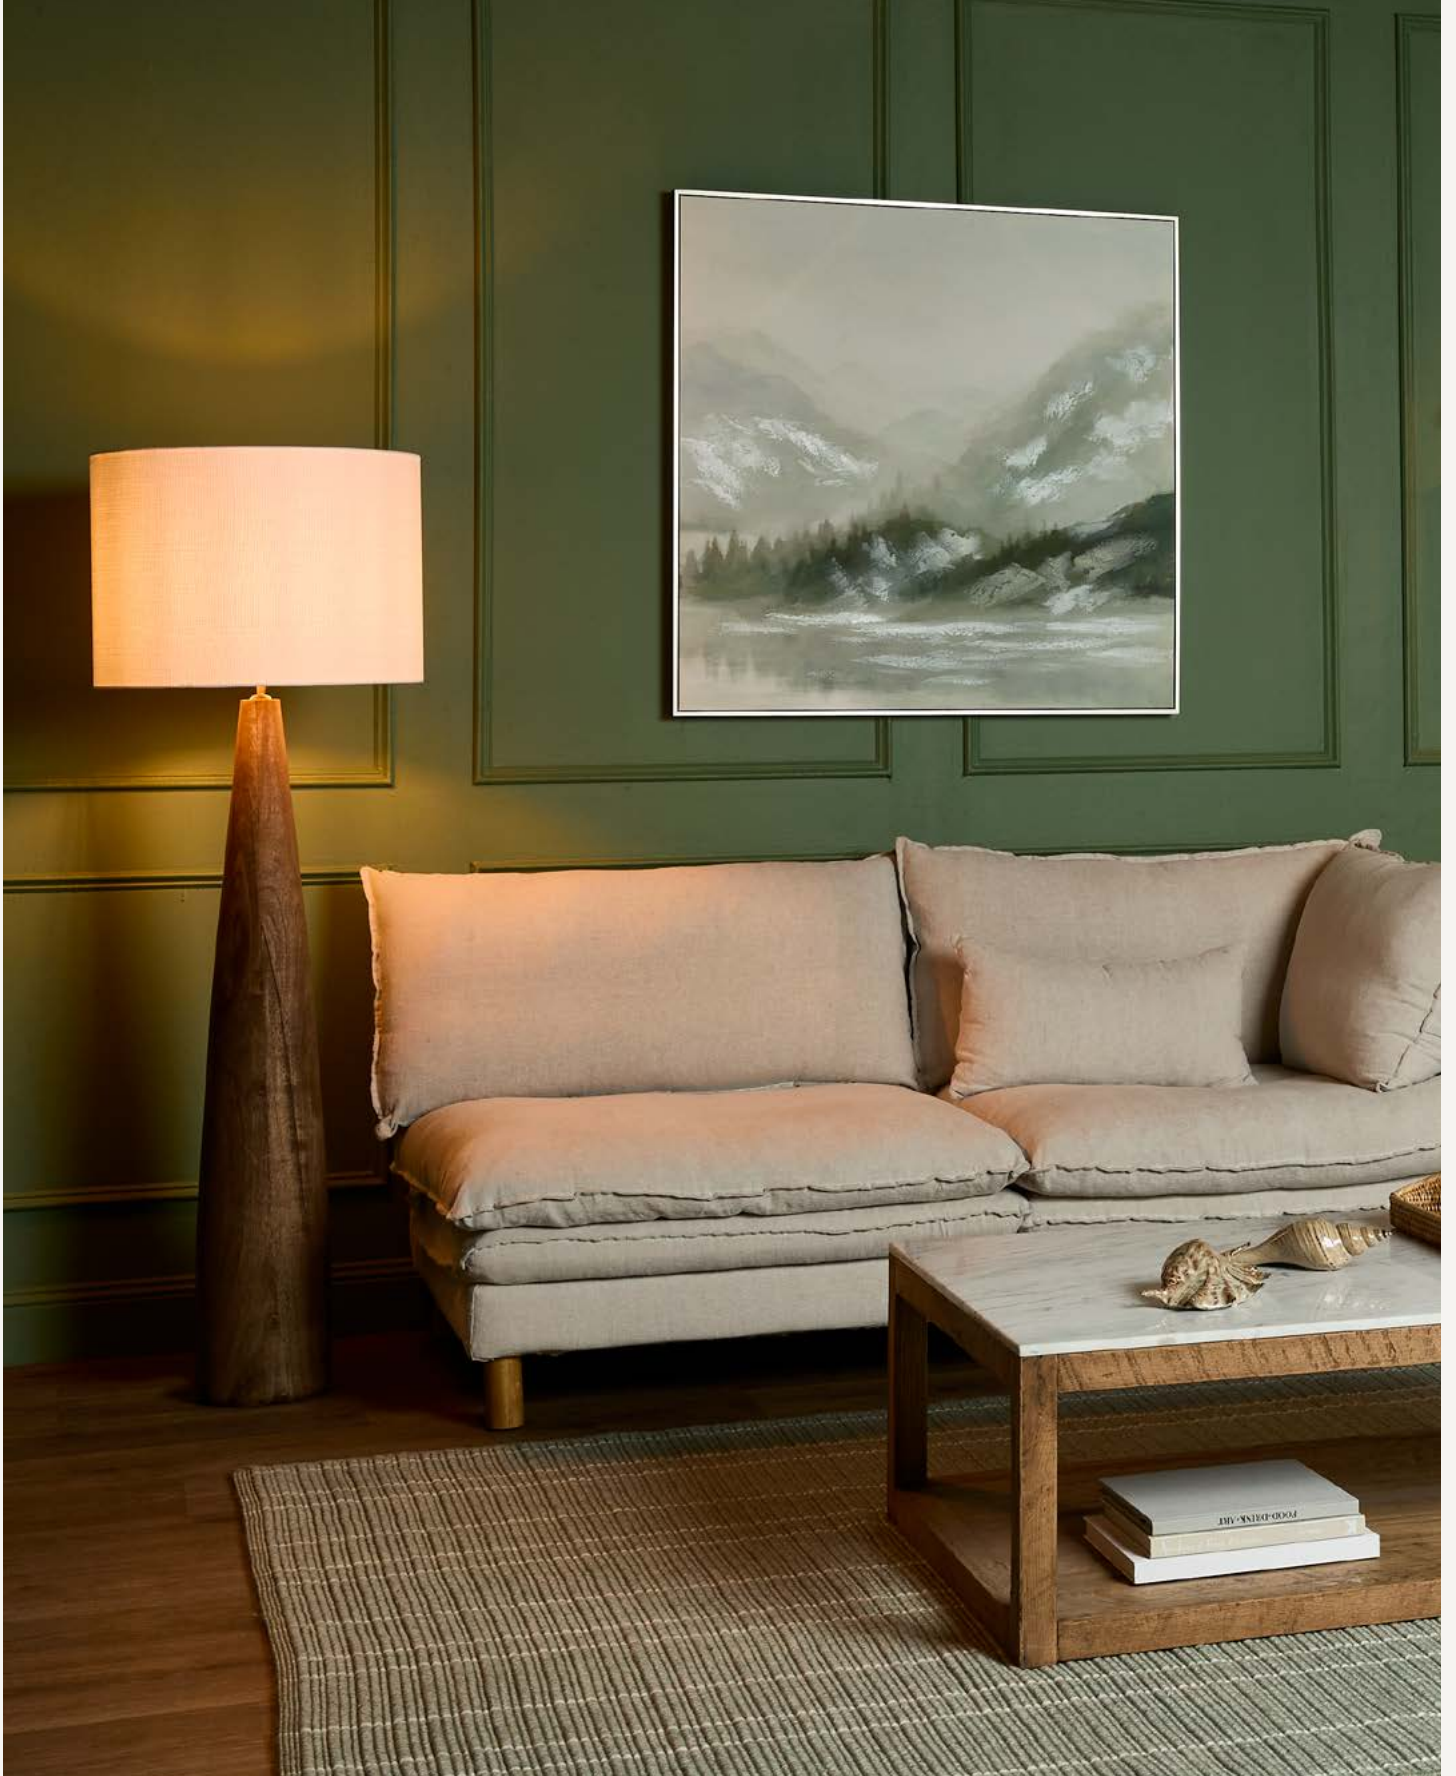

MRDLMP0025 Saddle Base

Choose a lamp shade:

Java Cylinder Lamp Shade
Natural XXL
Min 1 | L 53 W 53 H 40
MRDSD0007

Java Cylinder Lamp Shade
Black XXL
Min 1 | L 53 W 53 H 40
MRDSD0004

Java Cylinder Lamp Shade
White XXL
Min 1 | L 53 W 53 H 40
MRDSD0001