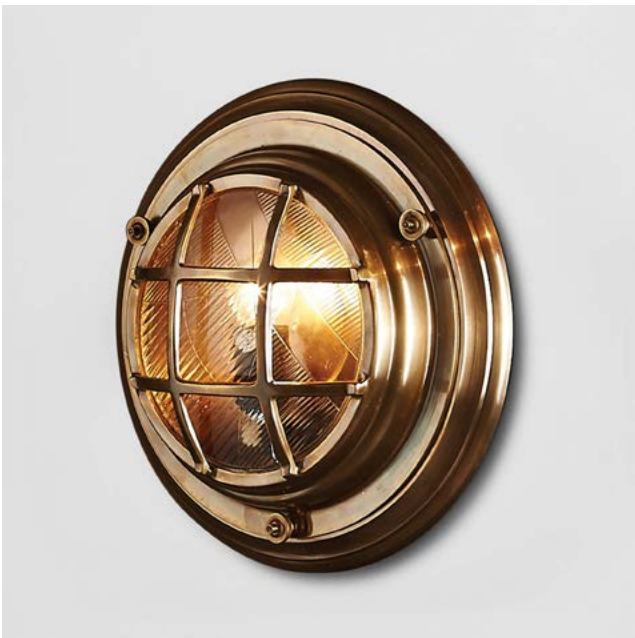

Jervis Outdoor Wall Light
Min 1 | L 11 W 35 H 35
ELPIM59986AB Brass
ELPIM59986AS Silver