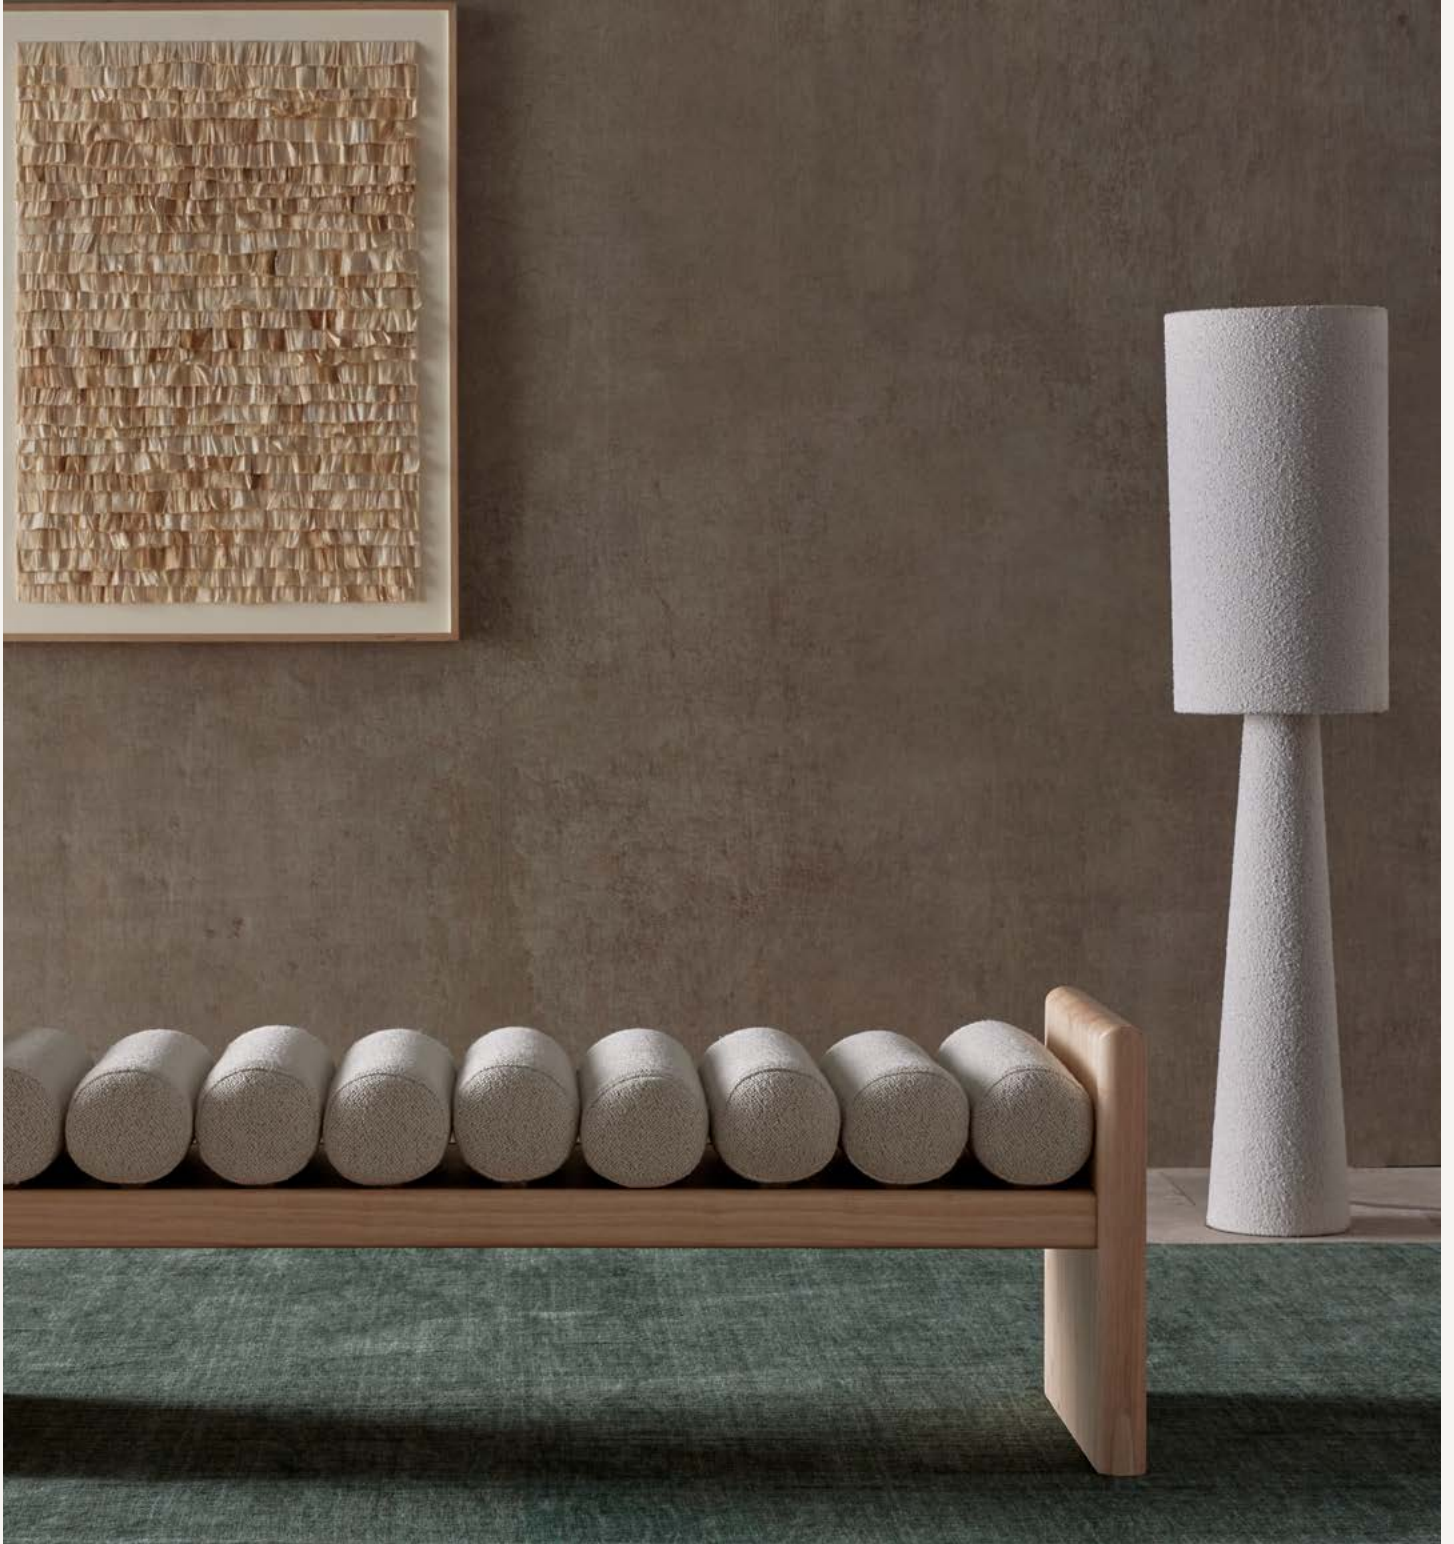

Samson Wood Floor Lamp

Min 1 | L 52 W 52 H 162

KITMRDLMPO026N Saddle Base / Natural Shade

KITMRDLMPO026W Saddle Base / White Shade

KITMRDLMPO026B Saddle Base / Black Shade

Callum Timber Floor Lamp
Min 1 | L 52 W 52 H 173
KITMRDLMP0046N Saddle Base / Natural Shade
KITMRDLMP0046W Saddle Base / White Shade
KKITMRDLMP0046B Saddle Base / Black Shade