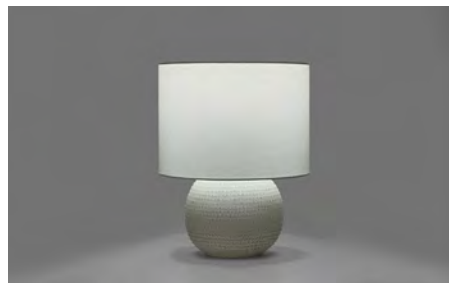

ORBE LAMP
Ceramic, Ivory

One Size	Shade	370d x 270h
	Lamp Base	240h x 240w x 240d
	Overall Height	490h x 370w