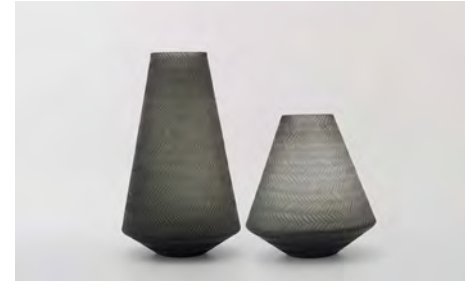

Medium 355h x 235w x 235d
Tall 585h x 250w x 250d

BOLLA VASES
Glass, Amber

Small 130h x 140w x 100d
Medium 170h x 120w x 100d
Large 260h x 135w x 100d

BOLLA VASES
Glass, Smoke

Small 130h x 140w x 100d
Medium 170h x 120w x 100d
Large 260h x 135w x 100d

GLASSWARE

CALYPSO VASES
Glass, Autumn

Small 130h x 105w x 65d
Medium 150h x 110w x 60d

CALYPSO VASES
Glass, Smoke

Small 130h x 105w x 65d
Medium 150h x 110w x 60d
Large 170h x 110w x 60d

CONE KNIT VASE
Glass, Smoke

Medium 280h x 245w x 245d
Tall 395h x 230w x 230d

CORNET VASE
Glass, Amber

Medium 200h x 130w x 130d
Large 275h x 140w x 140d

CORNET VASE
Glass, Smoke

Medium 200h x 130w x 130d
Large 275h x 140w x 140d

DROPLET BOWLS
Glass, Ocean